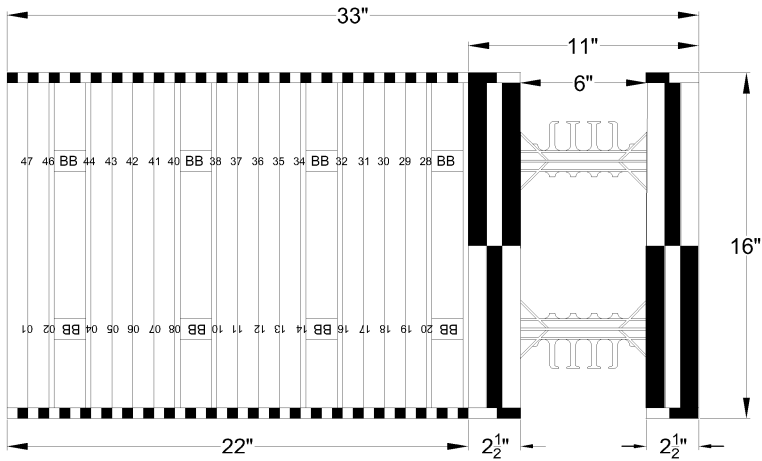

2 TOP/BOTTOM VIEW
(90° REVERSIBLE)

TOP & BOTTOM
DIMENSIONS EQUAL

1 SIDE VIEW

LEGEND:

- = POSITIVE PROFILES (TONGUE)
- = NEGATIVE PROFILES (GROOVES)

DATE / REVISION / BY	7-1-23 / 1 / AQ
SCALE	NTS
FILE NAME	1.02 - BB690