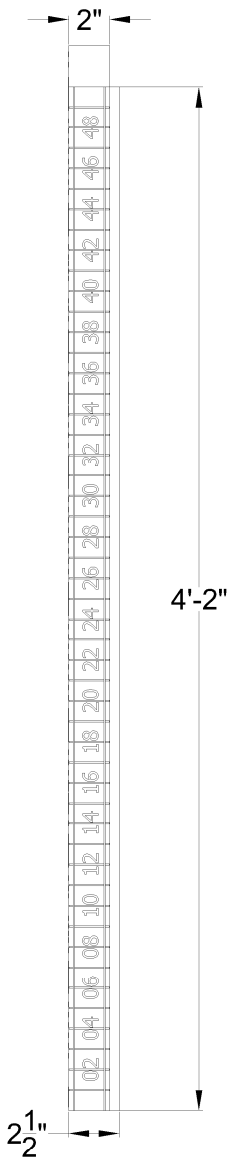

1 TOP VIEW

2 SIDE VIEW

3 BOTTOM VIEW

# BK-600

6 INCH BUILDBUCK	
DATE / REVISION / BY	10-5-22 / 2 / AQ
SCALE	NTS
FILE NAME	1.610-BK-0600