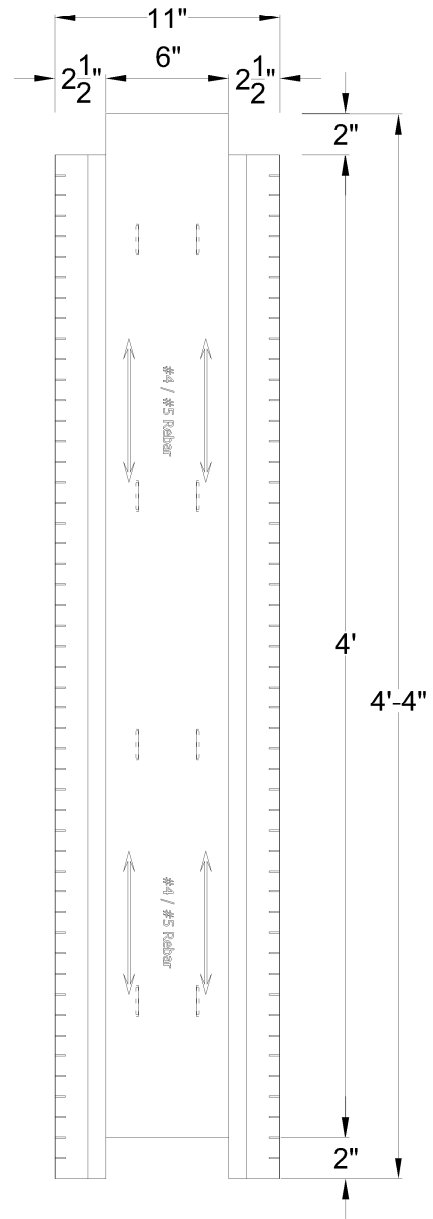

1 TOP VIEW

2 SIDE VIEW

3 BOTTOM VIEW

# BK-600

6 INCH BUILDBUCK	
DATE / REVISION / BY	10-5-22 / 2 / AQ
SCALE	NTS
FILE NAME	1.610-BK-0600