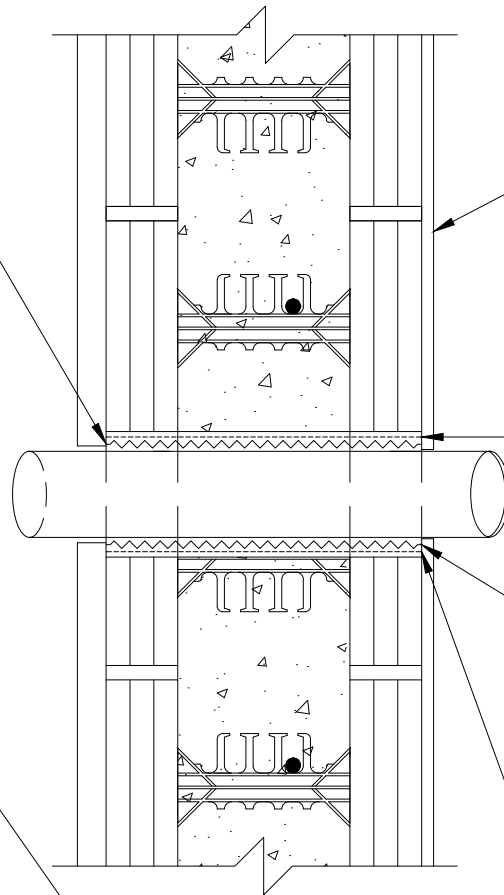

EXTERIOR
NEEDS A
WATERPROOF
SEAL

FACE VIEW

INTERIOR WALL FINISH,
15 MINUTE THERMAL
1/2" GYPSUM BOARD

PIPE SLEEVE,
LARGER THAN PIPE
THAT WILL PASS
THROUGH

OPTIONAL PACK WITH
STEEL WOOL TO PREVENT
RODENT INTRUSION

PACK AND SEAL BETWEEN
SLEEVE AND PASS THROUGH
PIPING WITH AN APPROVED
FIRE STOP SEALANT
(15 MIN. RATING)

1

SERVICE PENETRATION DETAIL

6 INCH

DATE / REVISION / BY	7-2-23 / 1 / AQ
SCALE	NTS
FILE NAME	2.024 - BB600