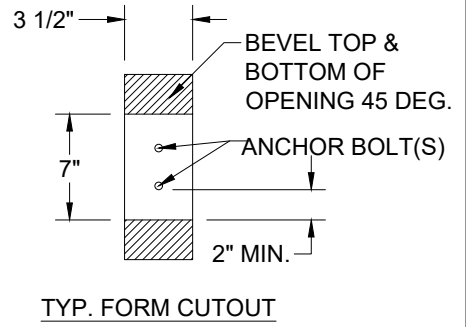

1 LEDGER BOARD CONNECTION
6 INCH

TYP. FORM CUTOUT