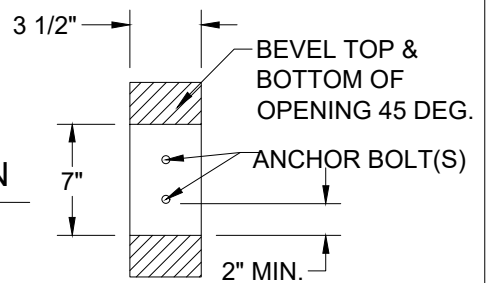

1 LEDGER BOARD CONNECTION
6 INCH

TYP. FORM CUTOUT