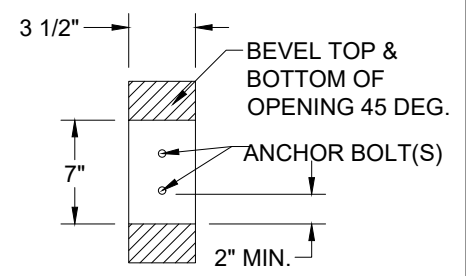

1 LEDGER BOARD CONNECTION
10 INCH

TYP. FORM CUTOUT