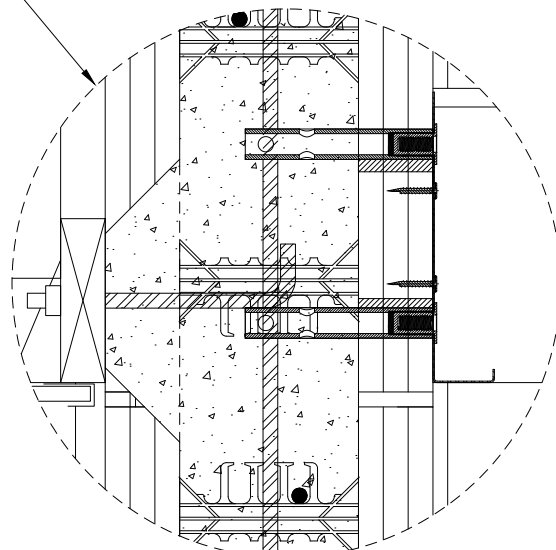

TYP. FORM CUTOUT

ALTERNATE USING ICF BURMON LEDGER

1 VERANDA ROOF MONO ROOF TRUSSES
6 INCH