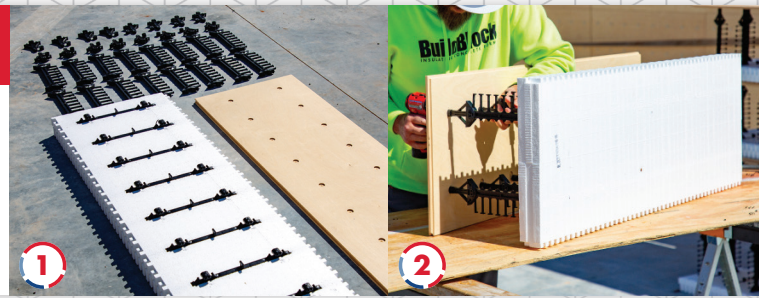

BUILDLOCK KD HARDWALL - CONCRETE FACED ICF

- ① Pre-drilled panels forming an ICF wall with one exposed concrete side. Panels are tongue-n-grooved on all edges for a locked-in fit
- ② Flexible finishing options and supports any concrete core size

BuildLock HardWall
KNOCKDOWN FORMS CONCRETE FACE SYSTEM

RADIANT HEAT FLOORING PANELS

- ① Crete-Heat Radiant Floor Panel (ships from NY,OH,WI,UT)
- ② Creatherm Radiant Floor Panel (ships from NY & CO)
- ③ EZ Floor RAZ Panel (ships from ID)