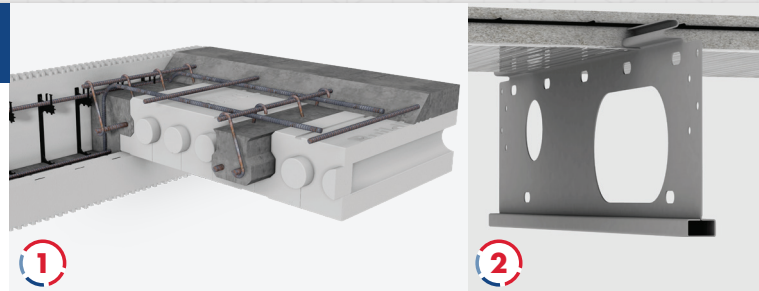

CONCRETE FLOOR SYSTEMS

- ① BuildDeck ICFs EPS panels form for elevated concrete floors or roof decks (shoring required)
- ② Super Floor is a fast-installing, cost-effective composite floor system that does not require shoring

BuildDeck
ROOF & FLOOR SYSTEM

ICF POOLS, DESIGN SERVICES, & POOL EQUIPMENT

Build more energy-efficient swimming pools and spas that can be enjoyed year-round. Our ICF Pools program www.icf-pools.com provides:

- engineered pool kits
- custom design support
- material lists
- turn-key pool equipment packages and builder training