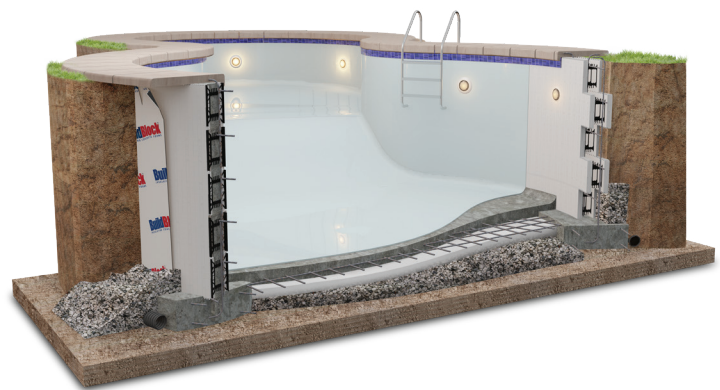

FROM INSULATED CONCRETE FORMS TO EVERY ESSENTIAL ACCESSORY, WE DELIVER A COMPLETE SOLUTION SO YOU CAN BUILD STRONGER, FASTER, AND BETTER.